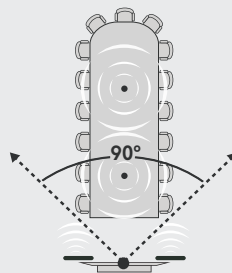

UP TO 16 SEATS