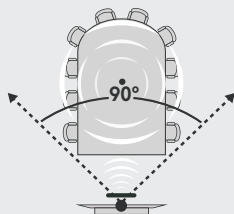

RIGHTSENSE TECHNOLOGIES AND DESIGN INNOVATIONS

Integrated Logitech RightSense technologies, built into Rally, automate a better user experience. RightSight perfectly auto-frames participants no matter their distance from the lens. RightLight prioritises faces over environment to render natural-looking skin tones while RightSound enhances vocal clarity by suppressing background noise, auto-leveling voices, and focusing on active speakers to support better meetings.

RightSight

Logitech RightSight camera control technology automatically moves the lens and adjusts the zoom so no one gets left out of the picture. RightSight detects human figures, not just faces, to ensure that meeting participants remain in view and optimally framed on-screen.

RightLight

Logitech RightLight with Wide Dynamic Range (WDR) helps everyone look their best on camera, regardless of lighting conditions. RightLight reduces video noise, optimises light balance, and fine-tunes colour and saturation for natural results across all skin tones.

RightSound

Logitech RightSound is a suite of audio processing technologies and design innovations that deliver enterprise-class sound to video conferences. Optimised for the human voice, RightSound reduces unwanted vibrations and noise, and zeroes in on the active speaker to convey their every word with remarkable clarity.

ROOM SETUP DIAGRAMS

UP TO 10 SEATS